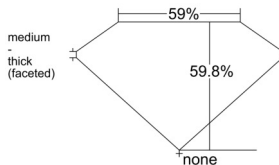

GIA®

FACSIMILE

GIA REPORT 1547110019

Verify this report at GIA.edu

GIA NATURAL DIAMOND DOSSIER®

November 27, 2025
GIA Report Number 1547110019
Shape and Cutting Style ..... Heart Brilliant
Measurements ..... 4.86 x 5.44 x 3.26 mm

GRADING RESULTS

Carat Weight ..... 0.50 carat
Color Grade ..... H
Clarity Grade VS2

ADDITIONAL GRADING INFORMATION

Polish ..... Excellent
Symmetry ..... Very Good
Fluorescence ..... None
Clarity Characteristics ..... Cloud, Crystal, Feather
Inscription(s): GIA 1547110019

PROPORTIONS

Profile not to actual proportions

GRADING SCALES

GIA COLOR SCALE		GIA CLARITY SCALE	
COLORLESS	D	VERY VERY SLIGHTLY INCLUDED	FLAWLESS
	E		INTERNALLY FLAWLESS
	F		VVS₁
	G		VVS₂
	H		VS₁
	I		VS₂
	J		SI₁
	K		SI₂
	L		I₁
	M		I₂
NEAR COLORLESS	N	SLIGHTLY INCLUDED	I₃
	O		
	P		
	Q		
FAINT	R		
	S		
	T		
	U		
VERT LIGHT	V		
	W		
	X		
	Y		
LIGHT	Z